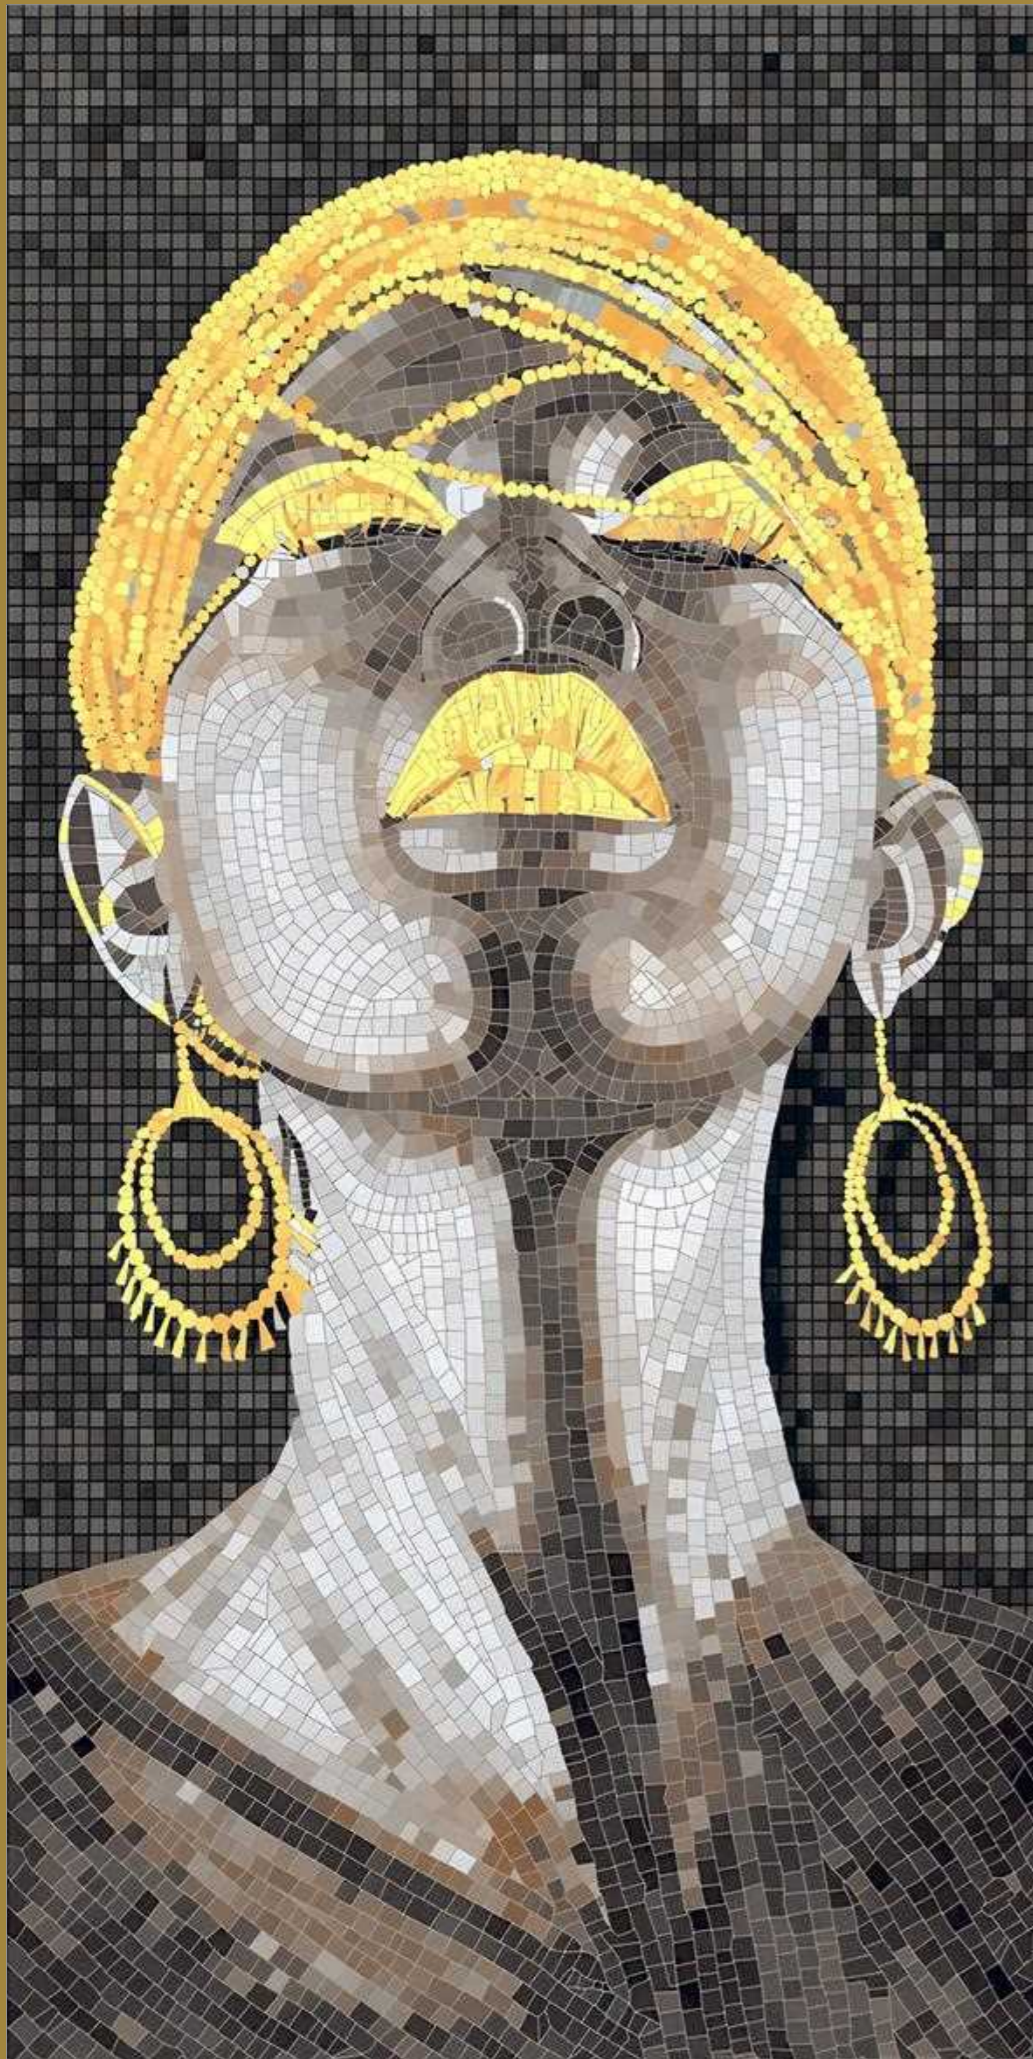

Urban Lady

Shiny Mosaic
Surface

Set Of 4 Tiles 600x
1200mm

MOSAIC
ART COLLECTION