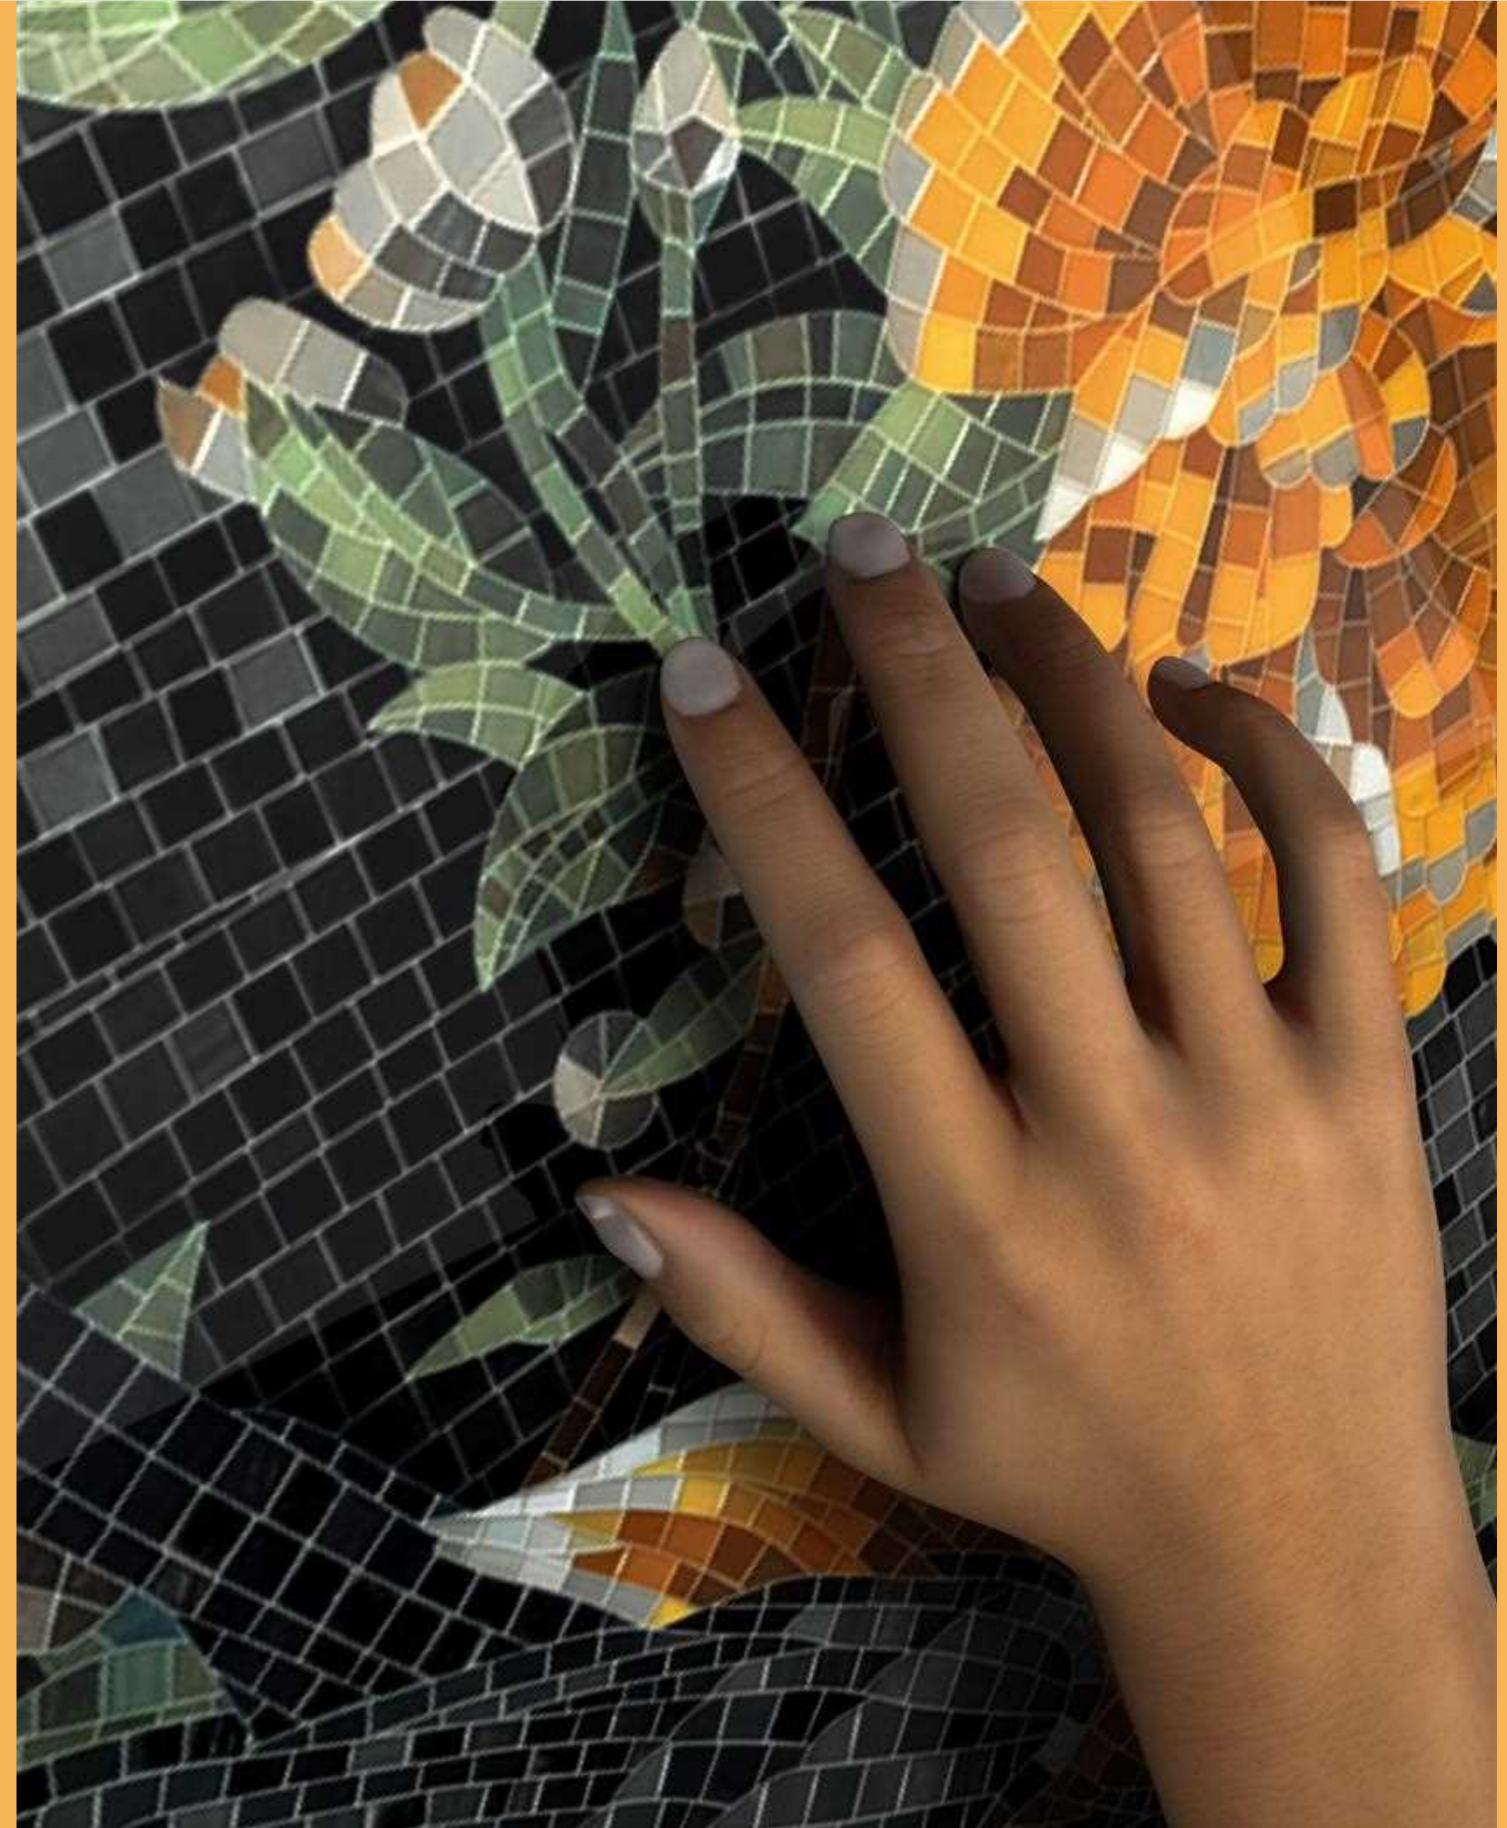

LUXERA
SURFACE
CRAFTING THE ERA OF LUXURY

**MOSAIC
ART**

C O L L E C T I O N

echoing the charm of
elegant wallpaper.
Designed to transform
walls into artful

MOSAIC COLLECTION
ART

SHAPE-CID
TECHNOLOGY

Four Glossy Masterpieces in 600x1200mm, each echoing the charm of elegant wallpaper. Designed to transform walls into artful expressions.

4

MOSAIC ART

**4 COMBO OF
600x1200mm**

Elevate your walls with a curated set of four 600x1200mm glossy tiles. Each tile mimics the finesse of luxury wallpaper, bringing depth, shine, and sophistication to any interior. Perfectly balanced in tone and texture, this collection transforms everyday walls into artistic centerpieces that reflect refined living.

**FRAGMENTED
ARTWORK**

Discover the beauty of art-inspired walls with this 4-piece tile set. Crafted in 600x1200mm size with a high-gloss finish, each tile features wallpaper-like patterns that blend elegance with expression. Ideal for feature walls or stylish interiors, this collection speaks volumes through texture, shine, and timeless design.