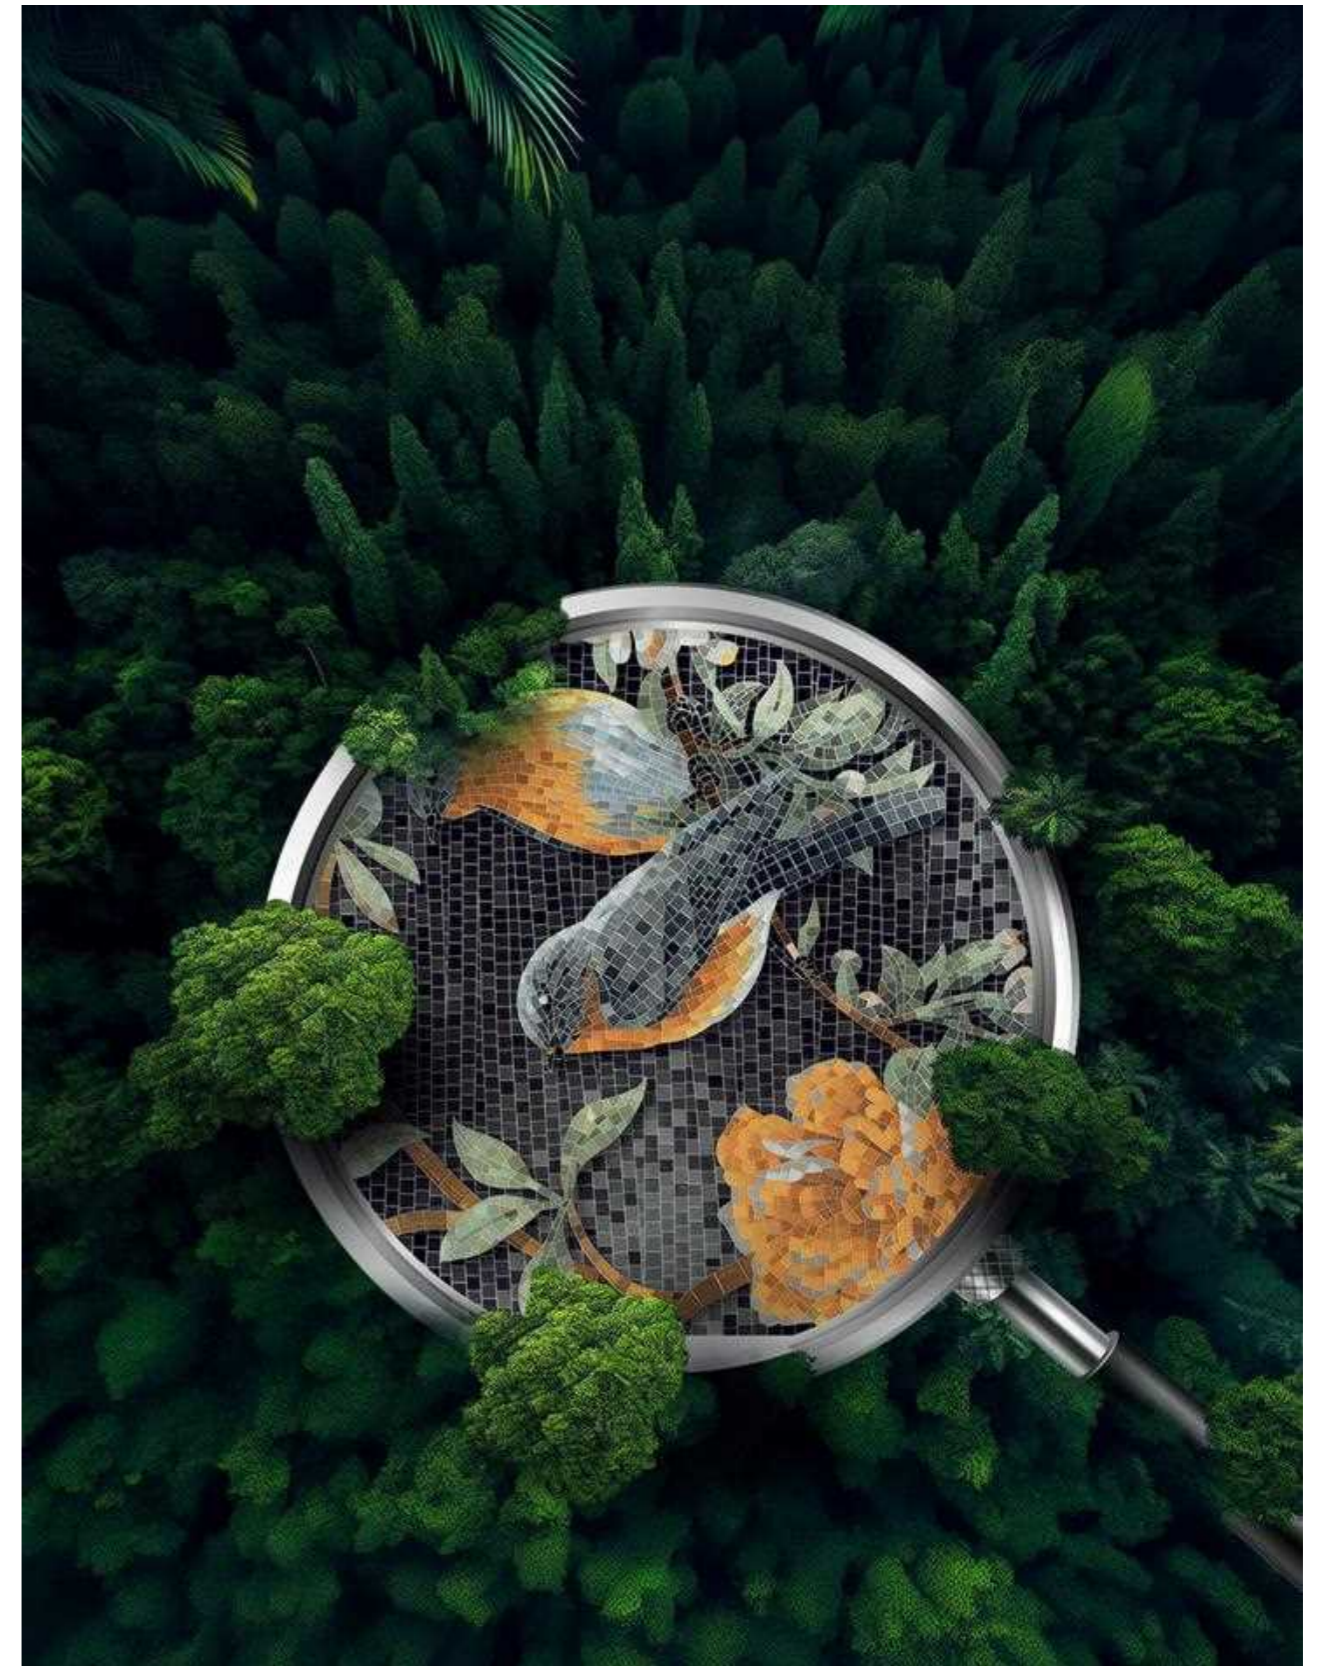

LUXERA
SURFACE
CRAFTING THE ERA OF LUXURY

**MOSAIC
ART**

C O L L E C T I O N

echoing the charm of
elegant wallpaper.
Designed to transform
walls into artful

MOSAIC COLLECTION
ART

SHAPE-CID
TECHNOLOGY

Four Glossy Masterpieces in 600x1200mm, each echoing the charm of elegant wallpaper. Designed to transform walls into artful expressions.

4

MOSAIC ART

**4 COMBO OF
600x1200mm**

Elevate your walls with a curated set of four 600x1200mm glossy tiles. Each tile mimics the finesse of luxury wallpaper, bringing depth, shine, and sophistication to any interior. Perfectly balanced in tone and texture, this collection transforms everyday walls into artistic centerpieces that reflect refined living.

**FRAGMENTED
ARTWORK**

Discover the beauty of art-inspired walls with this 4-piece tile set. Crafted in 600x1200mm size with a high-gloss finish, each tile features wallpaper-like patterns that blend elegance with expression. Ideal for feature walls or stylish interiors, this collection speaks volumes through texture, shine, and timeless design.