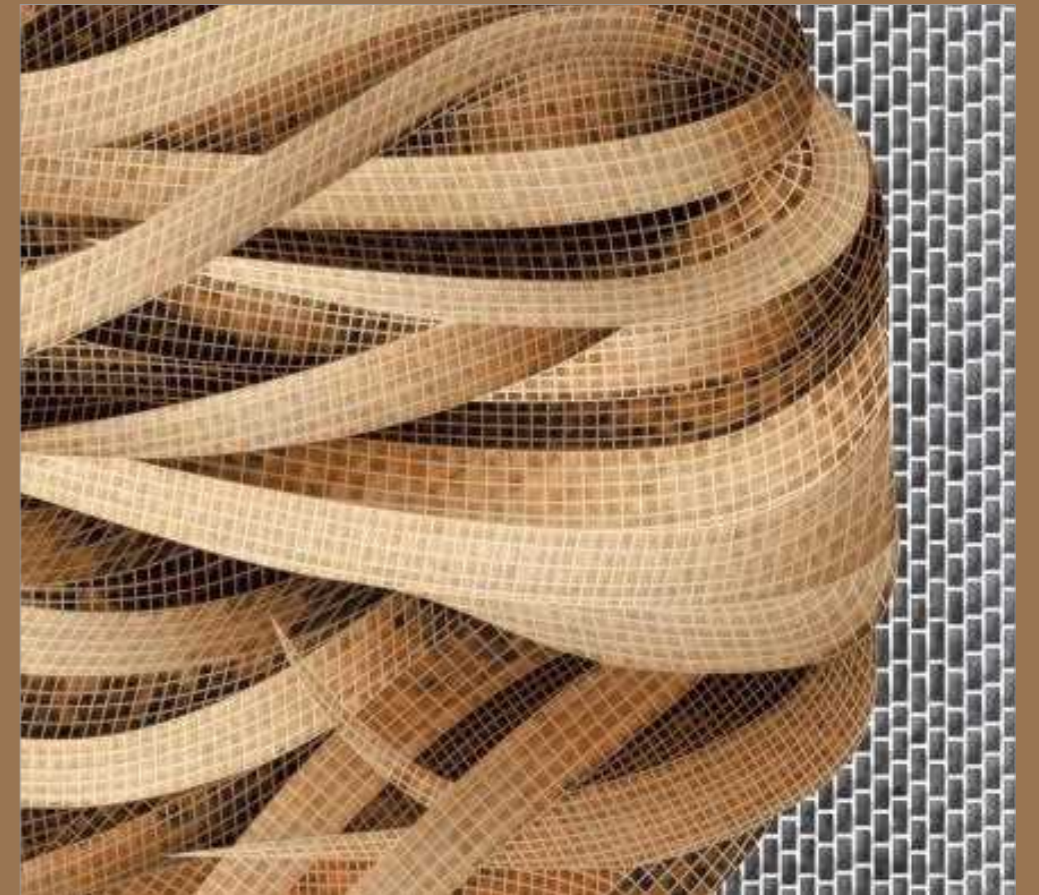

Set Of
4 Tiles

600x
1200mm

Shiny
Mosaic Surface

Decorva Mix

 Shiny Mosaic
Surface

 Set Of
4 Tiles 600x
1200mm

MOSAIC
ART COLLECTION 

SKIN CARE